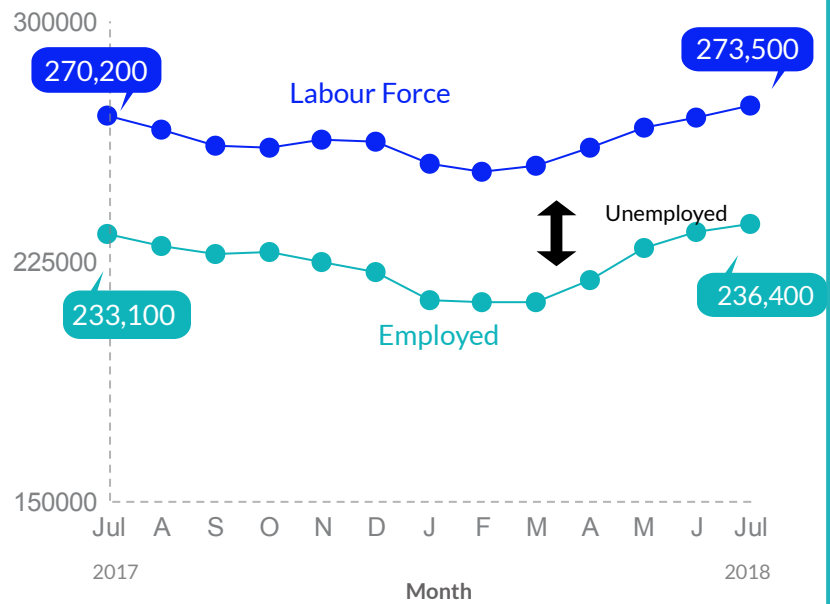

# Labour Force Survey

Newfoundland and Labrador  
July 2018

## Employment

Increased by  
3,300  
or  
1.4%  
compared to  
July 2017

## Labour Force

The labour force increased by 1.2% in relation to July 2017.

Source: Statistics Canada, Labour Force Survey (unadjusted)

Source: Statistics Canada, Labour Force Survey (unadjusted)