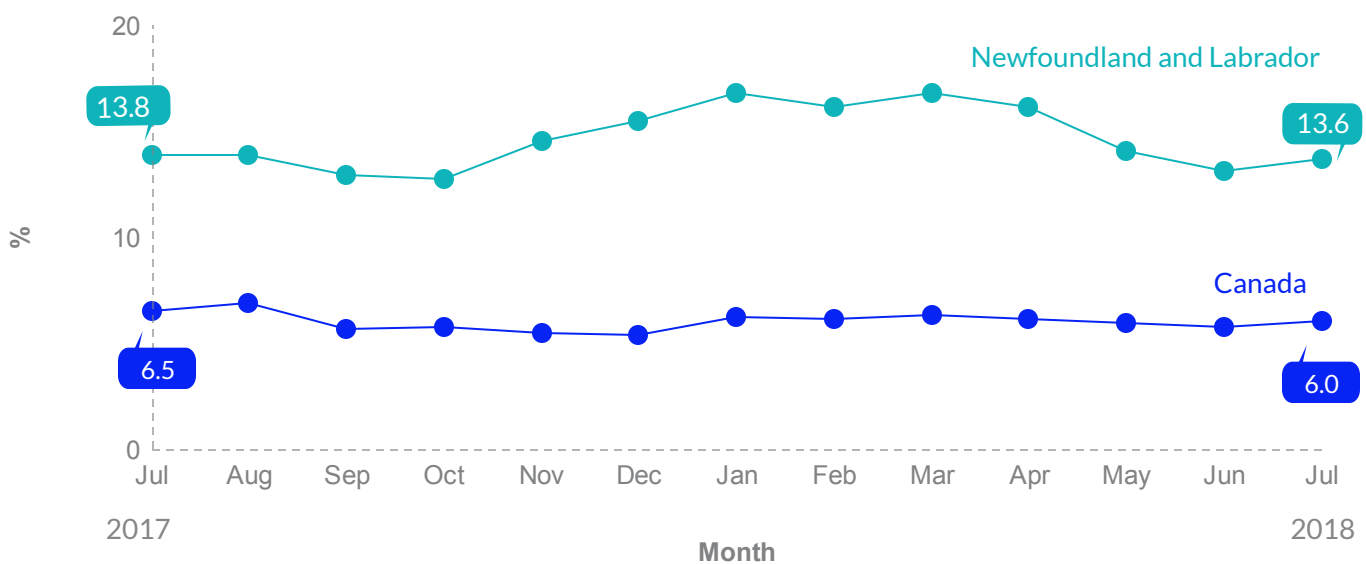

## Labour Force

The labour force increased by 1.2% in relation to July 2017.

Source: Statistics Canada, Labour Force Survey (unadjusted)

Source: Statistics Canada, Labour Force Survey (unadjusted)

## Unemployment Rate

The unemployment rate for NL decreased 0.2 percentage points in comparison to July 2017.

Nationally the rate decreased 0.5 percentage points to 6.0%.

Source: Statistics Canada, Labour Force Survey (unadjusted)