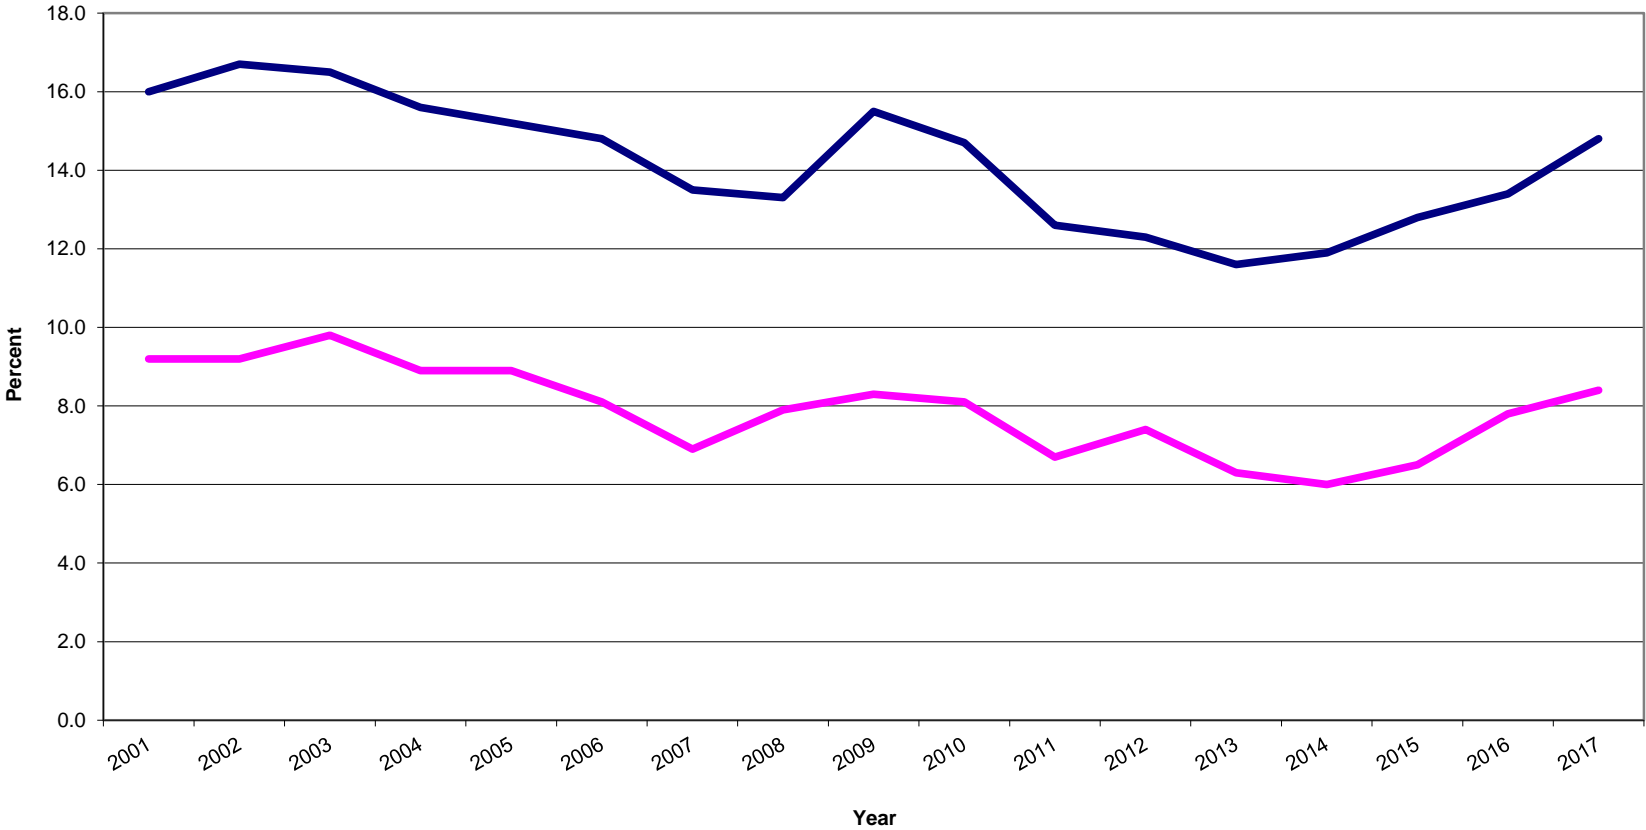

Annual Unemployment Rate, 2001-2017

— NL — CMA

Source: Statistics Canada, Labour Force Survey
January 8, 2018