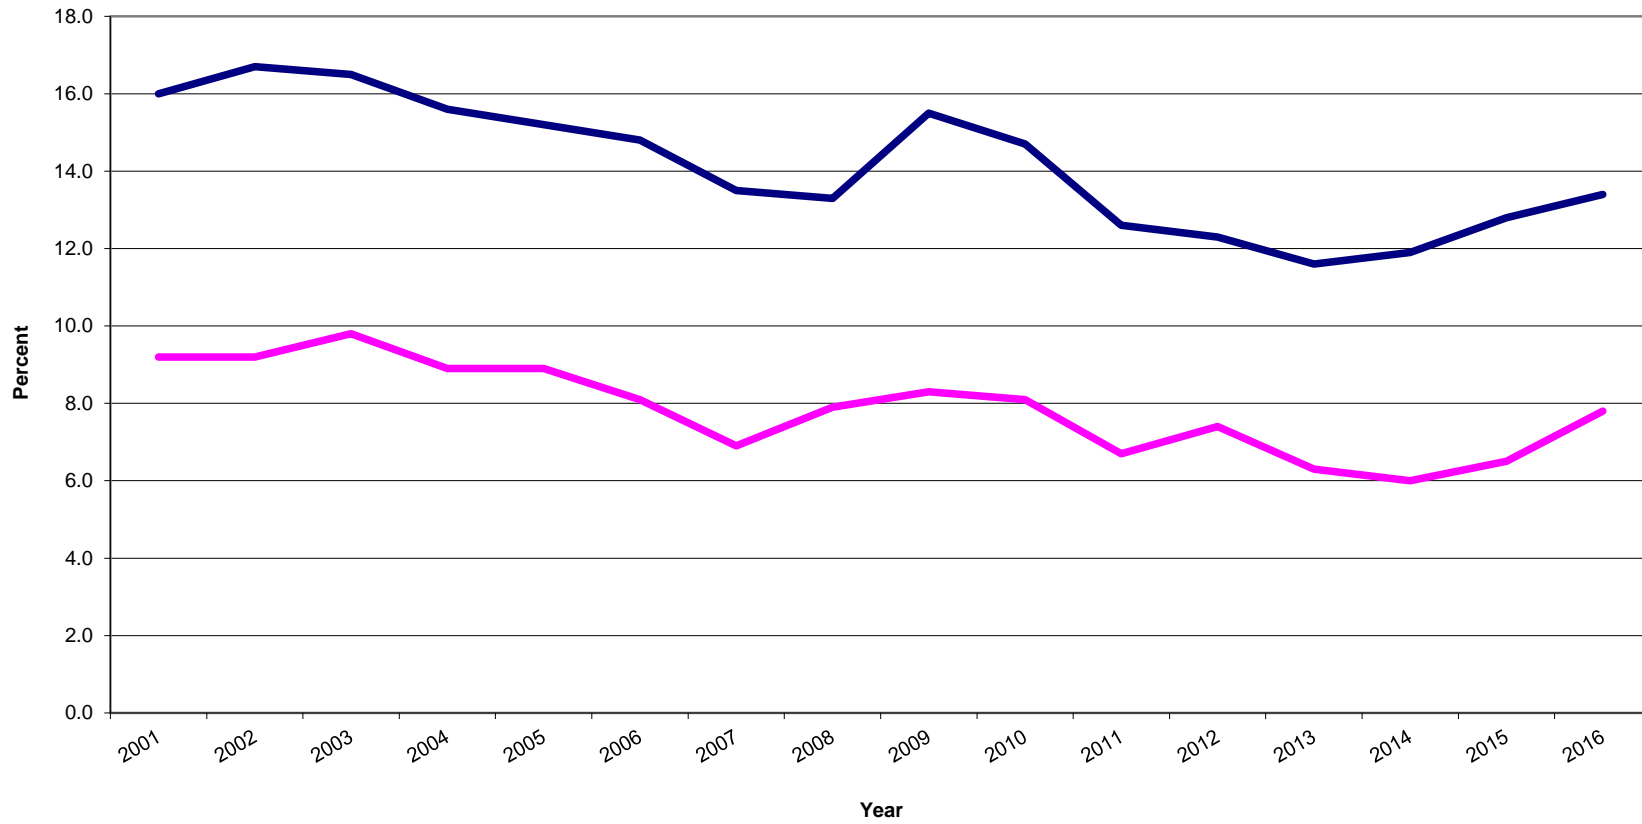

Annual Unemployment Rate, 2001-2016

NL CMA

Source: Statistics Canada, Labour Force Survey
January 9, 2017